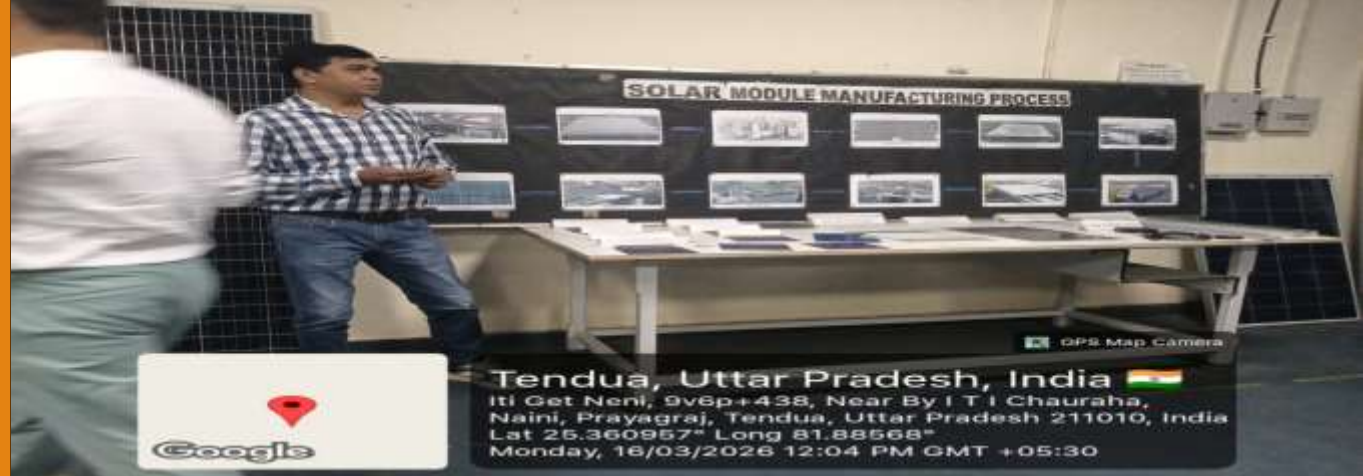

ITI NAINI LIMITED

ABOUT ITI NAINI LTD.

- SET UPED IN 1971
- PRODUCED LED LIGHTS AND SOLAR PANELS

PROCESS OF SOLAR PANEL MANUFACTURING

- SILICON EXTRACTION
- EVA SHEET MANUFACTURING
- WAFER CUTTING

- CELL MANUFACTURING
- METAL FRAME ADDITION
- SOLAR CELL TESTING AND PANEL ASSEMBLY
- FINAL TESTING AND PACAKAGING